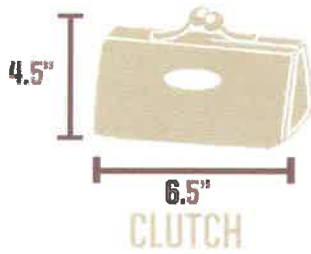

FLORIDA STATE ATHLETICS CLEAR BAG POLICY

APPROVED FOR ENTRY

NOT APPROVED

CAMERA CASE
BINOCULARS CASE
BACKPACK
PRINTED PATTERN PLASTIC BAG

TINTED PLASTIC BAG
DIAPER BAG
OVERSIZED TOTE
MESH BAG